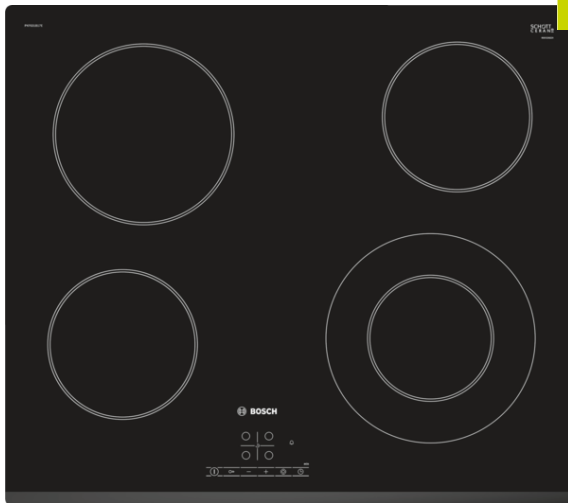

Serie | 4 Hobs
PKF631B17E
60 cm, Ceramic hob

The glass-ceramic radiant hob: makes cooking and cleaning especially easy.

- **The 21 cm cooking zone:** extendable cooking zone.
- **Timer with shut-off function:** switches off the cooking zone after the selected period of time.
- **ChildLock:** locks the control panel to prevent accidental changes in settings.

Technical Data

Product name/family :	Cooking zone ceramic
Construction type :	Built-in
Energy input :	Electric
Total number of positions that can be used at the same time :	4
Required niche size for installation (HxWxD) :	45 x 560-560 x 490-500
Width of the product (mm) :	592
Dimensions of the product (mm) :	45 x 592 x 522
Dimensions of the packed product (HxWxD) (mm) :	100 x 750 x 590
Net weight (kg) :	8.0
Gross weight (kg) :	8.0
Residual heat indicator :	Separate
Location of control panel :	Hob front
Basic surface material :	Ceramic
Color of surface :	Black
Approval certificates :	CE, Eurasian, VDE
Length electrical supply cord (cm) :	100
Sealed Burners :	No
Power of heating element (kW) :	1.2
Power of 3rd heating element (kW) :	2
Power of 5th heating element (kW) :	1.2
Electrical connection rating (W) :	6600
Voltage (V) :	220-240
Frequency (Hz) :	50; 60
Main colour of product :	Black
Energy input :	Electric
Approval certificates :	CE, Eurasian, VDE
Plug type :	no plug
Required cutout/niche size for installation (in) :	x x
Appliance Dimensions (h x w x d) (in) :	+ x x
Dimensions of the packed product (in) :	3 15/16" x 29 1/2" x 23 1/4"
Net weight (lbs) :	17
Gross weight (lbs) :	19
Total number of positions that can be used at the same time :	4
Length electrical supply cord (cm) :	100
Required niche size for installation (HxWxD) :	45 x 560-560 x 490-500
Dimensions of the product (mm) :	45 x 592 x 522
Dimensions of the packed product (HxWxD) (mm) :	100 x 750 x 590
Net weight (kg) :	8.0
Gross weight (kg) :	8.0