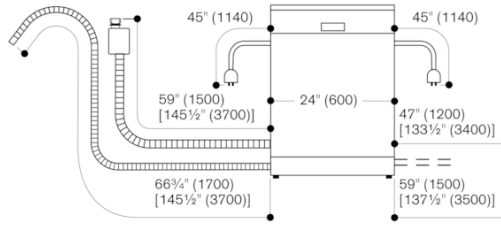

Consumption data

Energy Star certified
 Total annual energy consumption 269 kWh.
 Noise level 42 dB (re 1 pW).

Planning notes

Height-adjustable feet.
 Appliance toe-kick recess 3 15/16" (see drawing).
 To display the remaining time projection, a minimum toe-kick protrusion is required (1 9/16" + thickness of the cabinet front).
 The maximum toe-kick height must be reduced by 1 1/16" to provide an optimal display of the remaining time projection.
 Rear feet adjustable at front.
 Door weight up to 22 lb.
 Door panel dimension dependent on toe-kick height of kitchen cabinetry.
 Installation and usage also with custom cabinet handle possible. The push-to-open function remains active.

Rating

Total rating: 1440 W.
 Connection to hot or cold water possible.
 Connecting cable 47 1/4" with three-prong plug (NEMA 5-15P).

Color Variants

DF481700
Fully integrated
Height 34 1/8"

Included accessories

DA020110
Stainless steel trim kit for tall tub dishwashers
DA021000
Folding hinge
GZ010011
Extension for inlet and outlet (78" long)

Connection dimensions for a 24" (600 mm) wide dishwasher

[] values with extension kit
 Measurements in inches (mm)

Tall Tub dishwasher (34 1/8" (86.7 cm)).