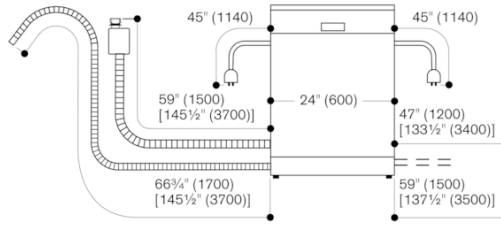

Included accessories 2
 baking-sheet spray head grey
Number of place settings
 13
Color / Material panel
 Grey
Color / Material body
Color / Material top
Dimensions of the product (HxWxD)
 867 x 598 x 550
Dimensions of the packed product (HxWxD) (mm)
 920 x 670 x 660

Connection
 Total connected load 1440 W.
 Connecting cable pluggable.
 Water connection with 3/4" screw joint.
 Connection to hot or cold water possible.
 Power consumption standby/network 2.0 W.
 Time auto-standby/network 2 min.
 Please check the user manual for how to switch off the WiFi module.

Color Variants
 DF211700
 Fully integrated
 Height 86.7 cm

Included accessories
 1 x baking tray spray head.

Optional accessories
 DA020110
 Stainless steel trim kit for 86.5 cm high dishwashers
 DA021000
 Hinge for all fully integrated dishwashers
 DA042030
 Silvercare cartridge for all dishwashers
 DA043000
 Holder for long-stemmed glasses
 DA045060
 3rd basket
 DA231110
 Stainless steel-backed full glass door for 86.5 cm dishwashers

Connection dimensions for a 24" (600 mm) wide dishwasher

[] values with extension kit
 measurements in inches (mm)

Tall tub dishwasher (34 1/8" (86.7 cm)).