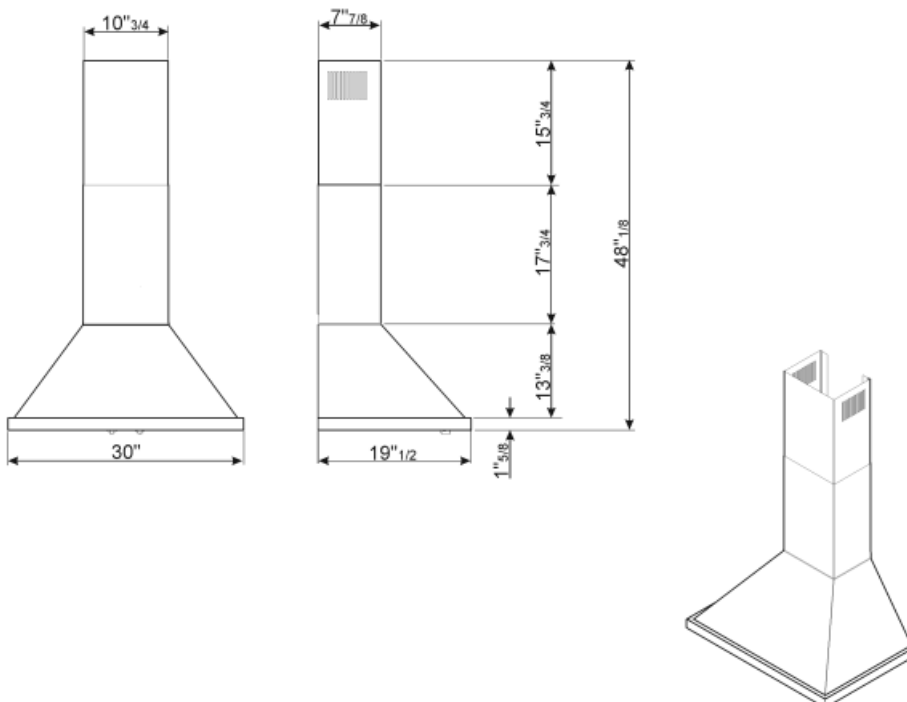

Extraction rate IEC 61591 [m³/h]	Noise level IEC 60704-2-13 [dB(A)]
Speed 1	358	53
Speed 2	539	62
Speed 3	743	69
Speed 4	974	75

Electrical Connection

Nominal power	495 W	Frequency (Hz)	60 Hz
Voltage	120 V	Power supply cable length	1000 mm

Also available

Alternative colours available	White, Black, Anthracite, Yellow, Green, Red, Orange	Available colours	KPF30UWH-BL-AN-YW-OG-RD-OR

Optional accessories

Charcoal filter FLTK-1