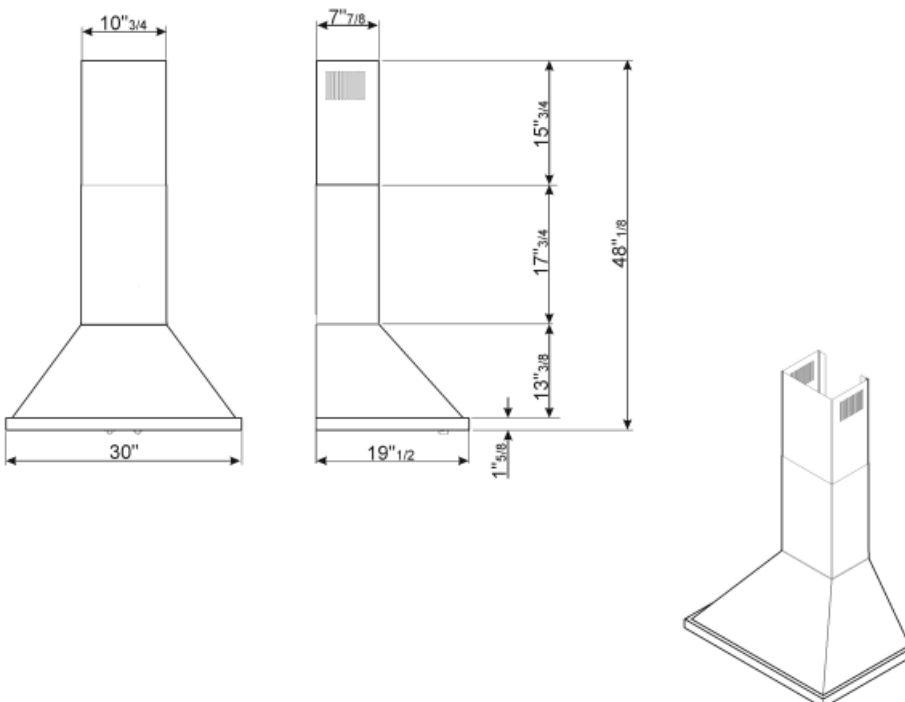

Extraction rate IEC 61591 [m³/h]	Noise level IEC 60704-2-13 [dB(A)]
Speed 1	358	53
Speed 2	539	62
Speed 3	743	69
Speed 4	974	75

Electrical Connection

Nominal power	495 W	Frequency (Hz)	60 Hz
Voltage	120 V	Power supply cable length	1000 mm

Also available

Alternative colours available	White, Black, Anthracite, Yellow, Green, Red, Orange	Available colours	KPF30UWH-BL-AN-YW-OG-RD-OR

Optional accessories

Charcoal filter FLTK-1