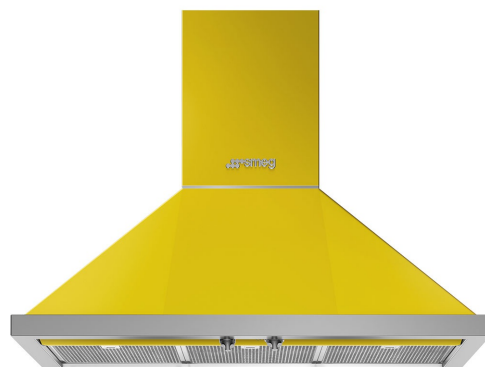

KPF36UYW

Product family	Hood
Hood Type	Decorative wall hood
Design	Chimney
Extraction	Expulsion
Material	Stainless Steel + Painted Material
Type of steel	Brushed
EAN code	8017709246273
Hood width	90 cm

Aesthetics

Colour	Yellow	Serigraphy colour	Silver
Aesthetics	Portofino	Logo	Applied

Controls

Control setting	Control knobs	Control knobs	Portofino
No. of controls	2	Controls colour	Steel effect

Programme / Functions

No. of speeds	4
---------------	---

Technical Features

			
No. of lights	2	No. of filters	3
Light type	LED	Anti-grease filters	Stainless steel
Light power	2 W	Vent outlet	150 mm
Light color temperature scale (°K)	4000 °K	Minimum distance from GAS hob	750 mm
Free outlet maximum capacity	981 m ³ /h	Minimum distance from ELECTRIC hob	650 mm
Motor power	455 W	Non return valve	Yes