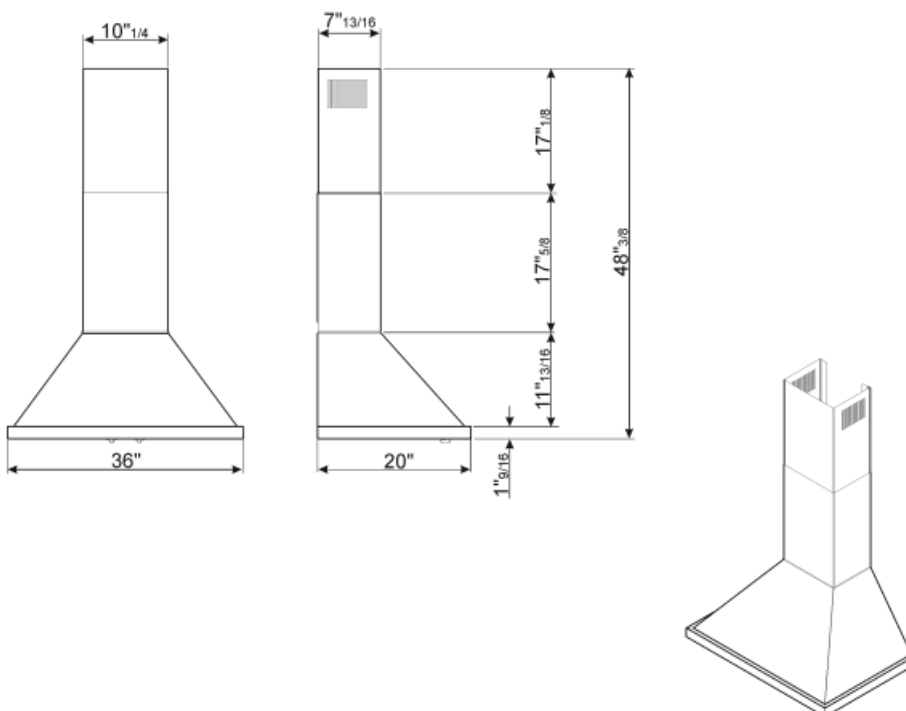

Extraction rate IEC 61591 [m³/h]	Noise level IEC 60704-2-13 [dB(A)]
Speed 1	358	53
Speed 2	539	62
Speed 3	743	69
Speed 4	974	75

Electrical Connection

Nominal power	495 W	Frequency (Hz)	60 Hz
Voltage	120 V	Power supply cable length	1000 mm

Also available

Alternative colours available	White, Black, Stainless steel, Anthracite, Green, Red, Orange	Available colours	KPF36UWH-BL-X-AN-OG-RD-OR

Optional accessories

Charcoal filter FLTK-1