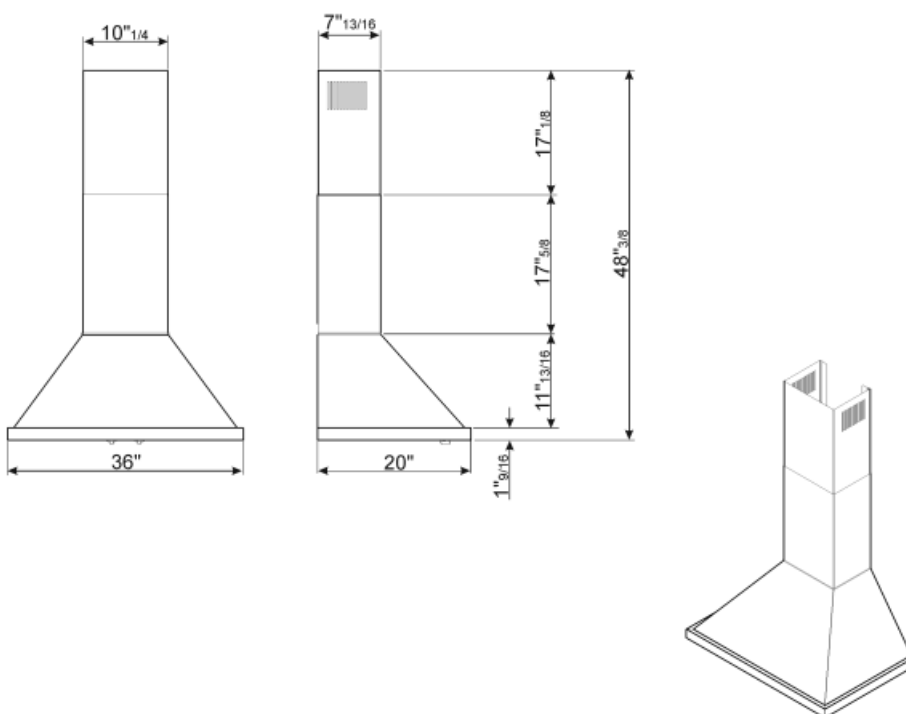

Extraction rate IEC 61591 [m³/h]	Noise level IEC 60704-2-13 [dB(A)]
Speed 1	358	53
Speed 2	539	62
Speed 3	743	69
Speed 4	974	75

Electrical Connection

Nominal power	495 W	Frequency (Hz)	60 Hz
Voltage	120 V	Power supply cable length	1000 mm

Also available

Alternative colours available	White, Black, Anthracite, Yellow, Green, Red, Orange	Available colours	KPF36UWH-BL-AN-YW-OG-RD-OR

Optional accessories

Charcoal filter FLTK-1