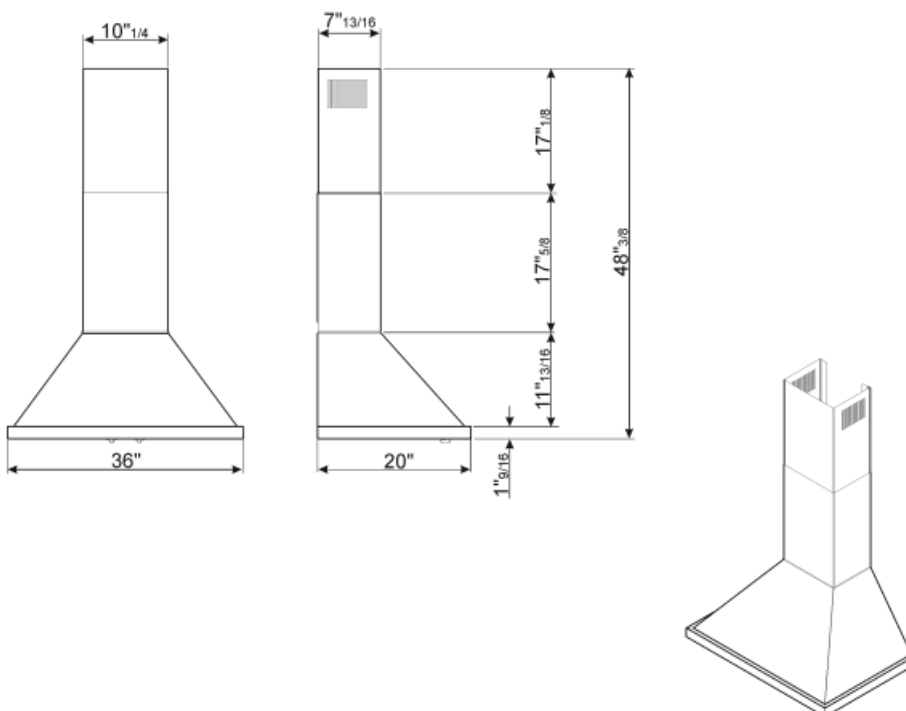

Extraction rate IEC 61591 [m³/h]	Noise level IEC 60704-2-13 [dB(A)]
Speed 1	358	53
Speed 2	539	62
Speed 3	743	69
Speed 4	974	75

Electrical Connection

Nominal power	495 W	Frequency (Hz)	60 Hz
Voltage	120 V	Power supply cable length	1000 mm

Also available

Alternative colours available	Black, Stainless steel, Anthracite, Yellow, Green, Red, Orange	Available colours	KPF36UBL-X-AN-YW-OG-RD-OR

Optional accessories

Charcoal filter FLTK-1