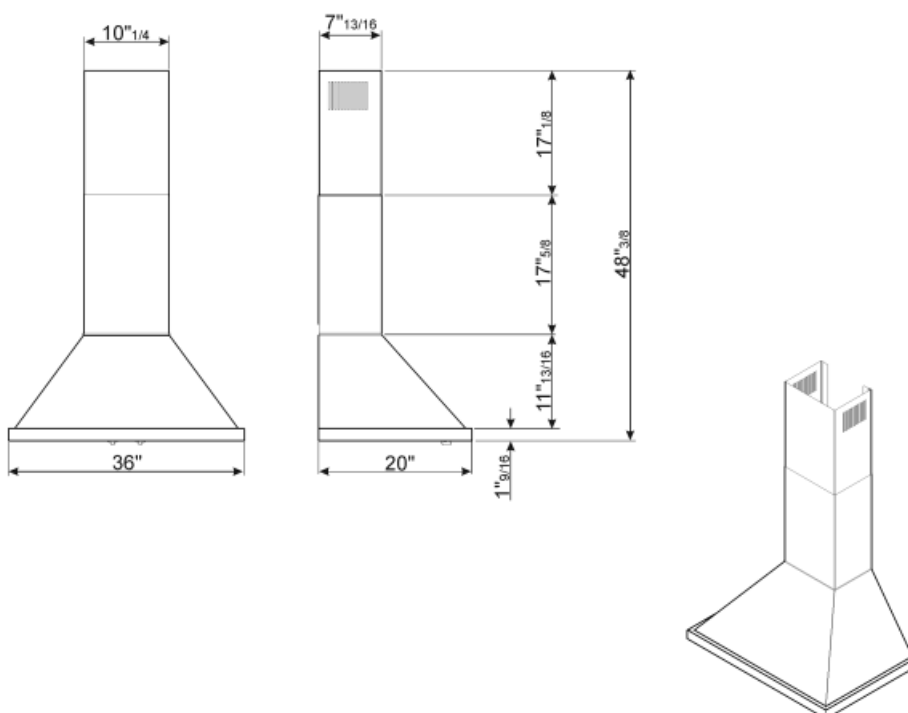

Extraction rate IEC 61591 [m³/h]	Noise level IEC 60704-2-13 [dB(A)]
Speed 1	358	53
Speed 2	539	62
Speed 3	743	69
Speed 4	974	75

Electrical Connection

Nominal power	495 W	Frequency (Hz)	60 Hz
Voltage	120 V	Power supply cable length	1000 mm

Also available

Alternative colours available	White, Black, Stainless steel, Anthracite, Yellow, Green, Red	Available colours	KPF36UWH-BL-X-AN-YW-OG-RD

Optional accessories

Charcoal filter FLTK-1