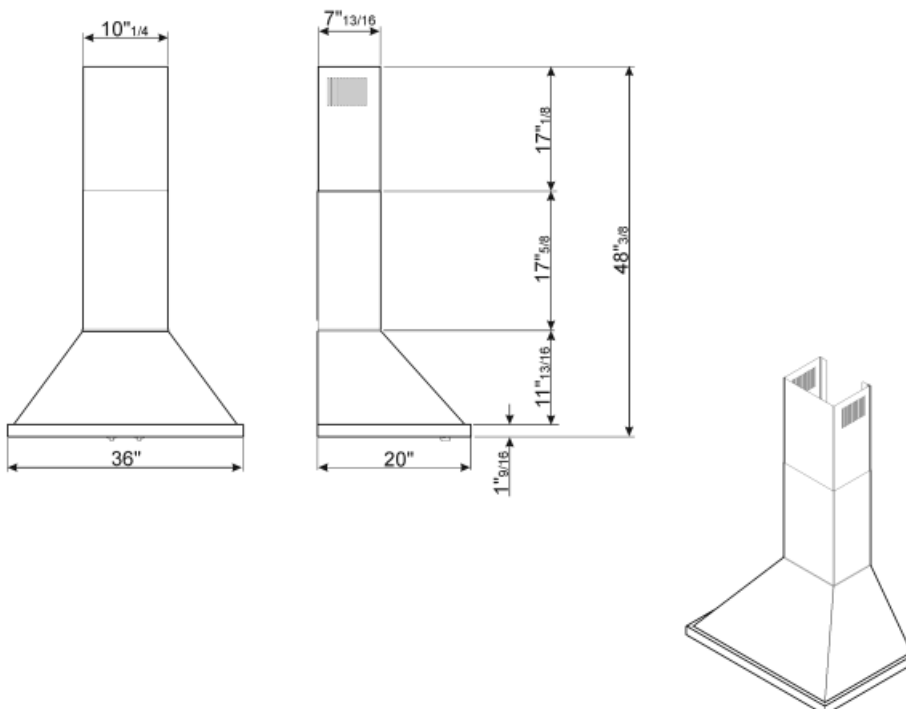

Extraction rate IEC 61591 [m³/h]	Noise level IEC 60704-2-13 [dB(A)]
Speed 1	358	53
Speed 2	539	62
Speed 3	743	69
Speed 4	974	75

Electrical Connection

Nominal power	495 W	Frequency (Hz)	60 Hz
Voltage	120 V	Power supply cable length	1000 mm

Also available

Alternative colours available	White, Black, Stainless steel, Anthracite, Yellow, Red, Orange	Available colours	KPF36UWH-BL-X-AN-YW-RD-OR

Optional accessories

Charcoal filter FLTK-1