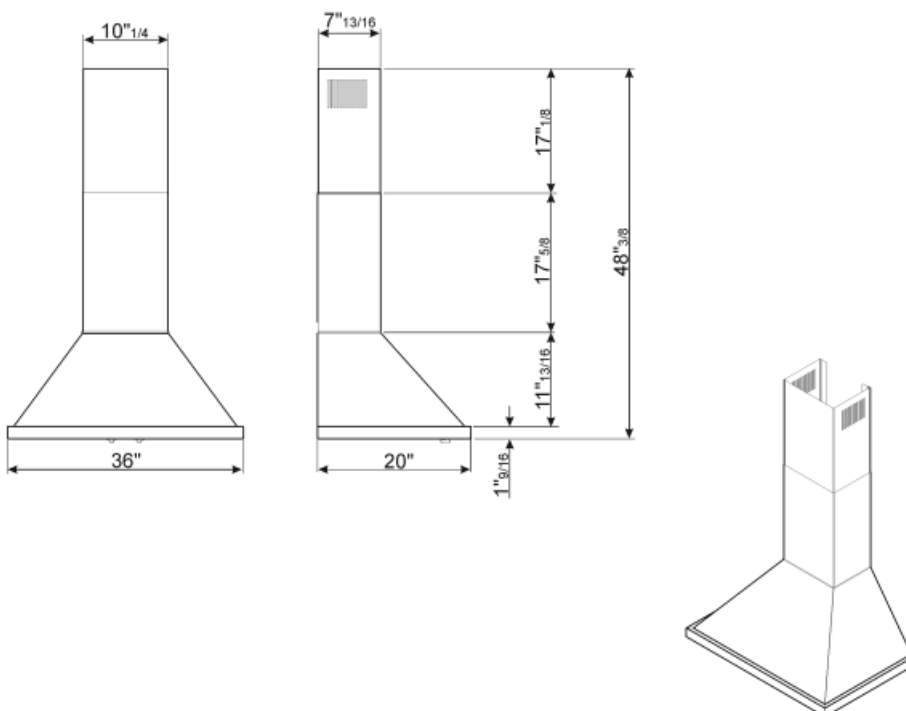

Extraction rate IEC 61591 [m³/h]	Noise level IEC 60704-2-13 [dB(A)]
Speed 1	358	53
Speed 2	539	62
Speed 3	743	69
Speed 4	974	75

Electrical Connection

Nominal power	495 W	Frequency (Hz)	60 Hz
Voltage	120 V	Power supply cable length	1000 mm

Also available

Alternative colours available	White, Stainless steel, Anthracite, Yellow, Green, Red, Orange	Available colours	KPF36UWH-X-AN-YW-OG-RD-OR

Optional accessories

Charcoal filter FLTK-1