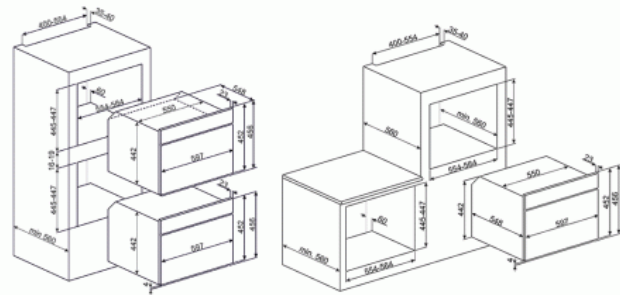

linea Aesthetic

EAN13: 8017709254100

Oven, Linea, Electric, 45cm compact, Combi Steam, Silver Glass, Vapor Clean, A+

TYPE

• Product Family: Oven • Category: 45cm compact • Heat source: Electric • Cooking Method: Combi Steam • Steam technology: Full steam • Power supply: Electric

AESTHETICS

• Aesthetic: Linea • Colour: Silver Glass • Material: Glass • Type of steel: Brushed • Glass Type: Stopsol • Door: Full glass • Handle: Linea • Handle Colour: Chromed

CONTROLS

• Display: Yes • No. of controls: 2 • Control setting: Control knobs • Control knobs: Linea • Illuminated control knobs: Yes

TECHNICAL FEATURES

• Oven control: Electronic • Temperature control: Electronic • Minimum Temperature: 30 °C • Maximum temperature: 250 °C • Cavity material: Ever clean Enamel • No. of shelves: 3 • Shelves type: Metal racks • Display / Clock: Large LCD • No. of lights: 1 • Light type: Halogen • User-replaceable light: Yes • Cleaning system: Vapor Clean • Light Power: 40 W • Water tank capacity: 1.2 litres • Light when door is opened: Yes • Door opening type: Standard opening • Door: Temperate door • Removable door: Yes • Full glass inner door: Yes • Removable inner door: Yes • Total no. of door glasses: 3 • Soft Close hinges: Yes • Safety Thermostat: Yes • Cooling system: Tangential • Water loading: Automatic • Tank capacity: 1,2 L • Steam generation: Autostart, continuous generation • Steam stops when door is opened: Yes • Heating suspended when door is