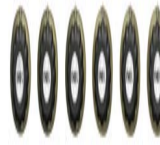

**6MP700PO**  
Hob knobs set - Cortina Cream/Old  
brass

**6MP700OT**  
Hob knobs set - Cortina Brass/Brass

**6MP700BS**  
Hob knobs set - Cortina Silver/Silver

**6MP700AX**  
Hob knobs set - Cortina  
Anthracite/Silver