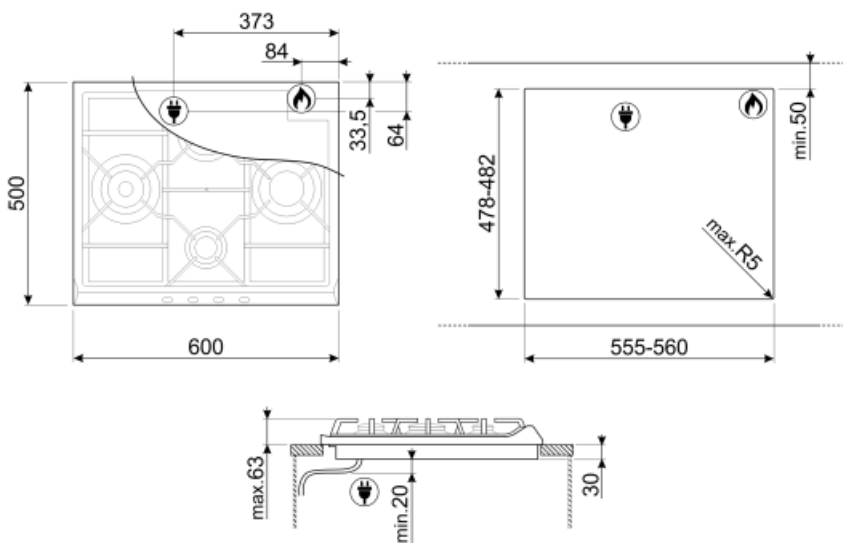

UR

Left - Gas - UR - 3.90 kW

Rear centre - Gas - Semi Rapid - 1.70 kW

Front centre - Gas - AUX - 1.10 kW

Right - Gas - Rapid - 2.60 kW

Gas safety valves   Yes   Automatic Ignition   Yes

Electrical Connection

Nominal power (W)	1 W	Frequency (Hz)	50/60 Hz
Voltage (V)	220-240 V	Power supply cable length	120 cm

Gas Connection

Gas Type	G20 Natural gas	Other gas connections provided	Conical
Gas connection	Cilindrical	Gas connection rating (W)	9300 W